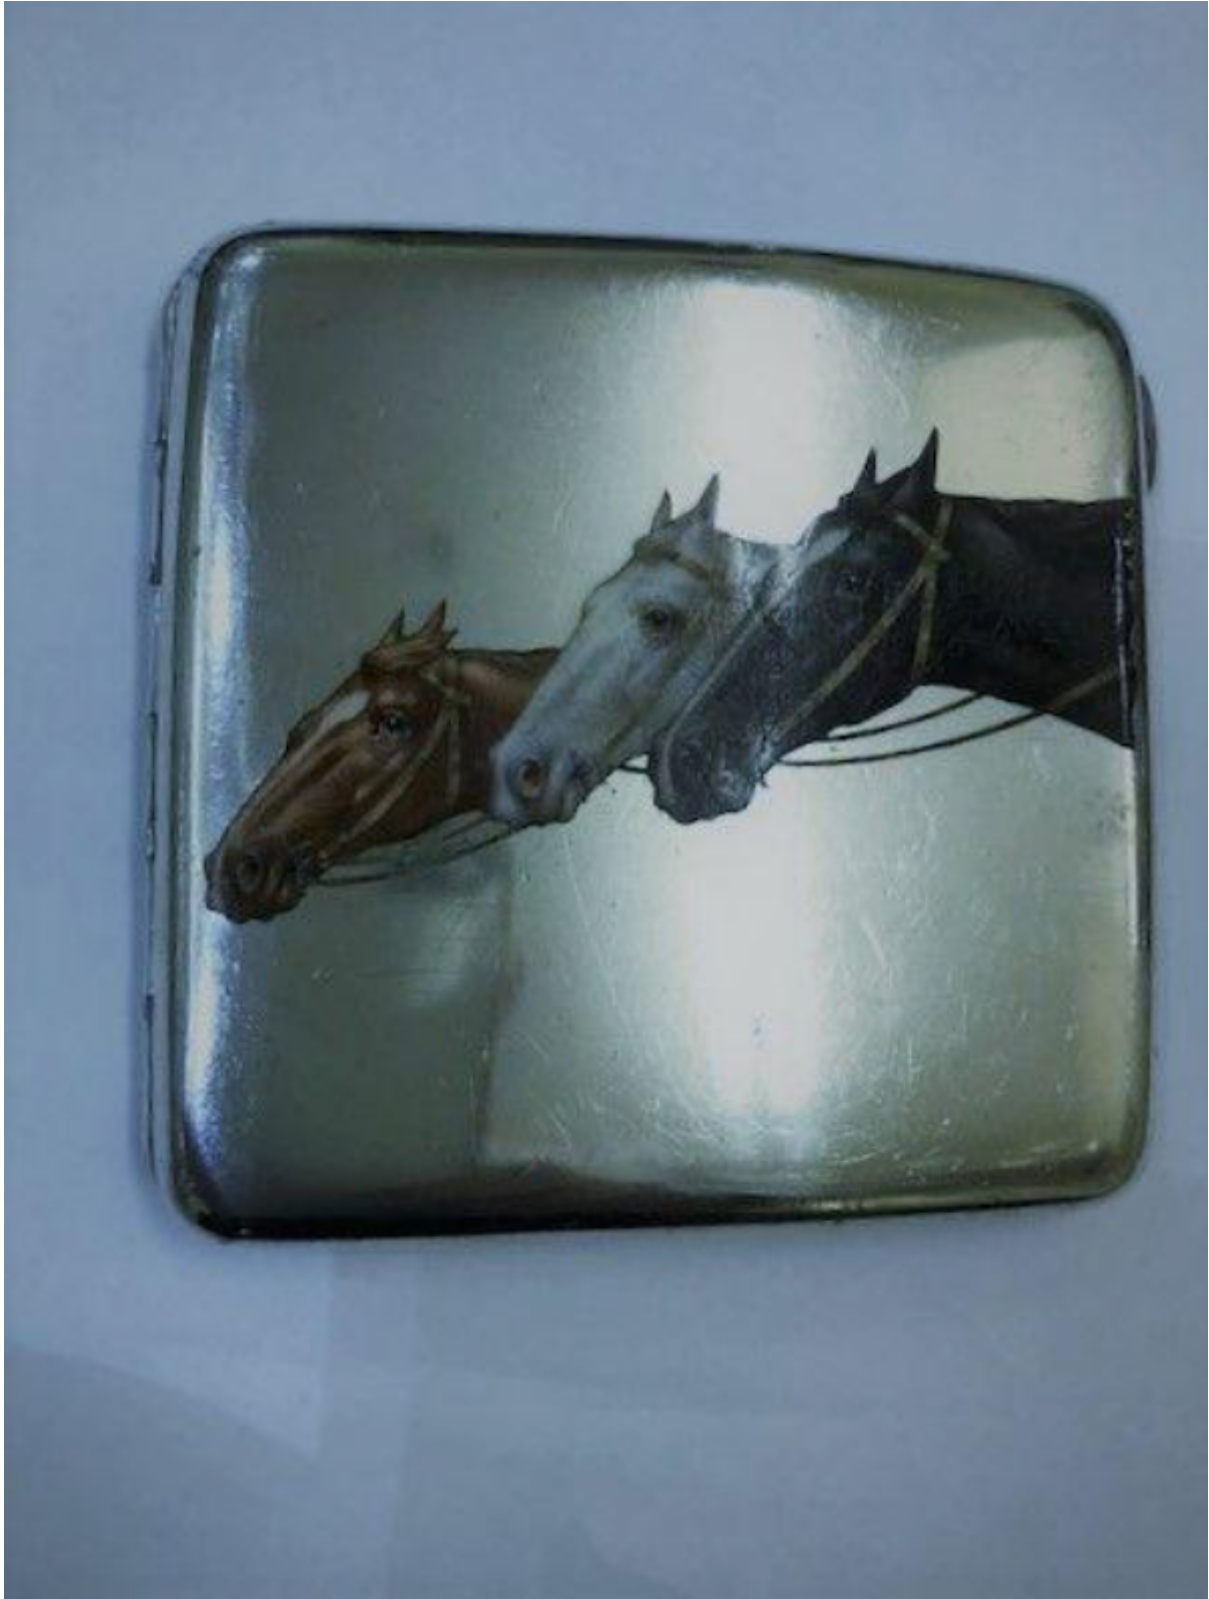

A CONTINENTAL SILVER & ENAMEL HORSES CASE circa 1920

Sold

REF: N7190

Height: 7.5 cm (3")

Width: 7.5 cm (3")

## Description

A Continental Silver & Enamel Case with 3 horses Heads.

Made in Austria (900)

Date: Circa 1920

Maker: not known

Weight: 159g / 5.14in

Length: 7.5c / 3in

Width: 7.5cm / 3in